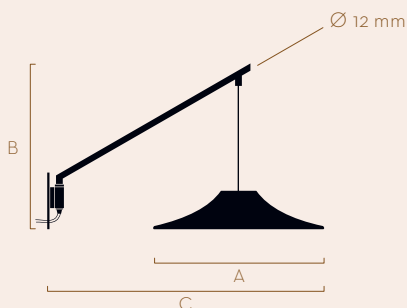

SSO1 WALL ARM SHORT (SSWAS), 50/50 finish in Ecrú and Down Grey-Ecrú Marl

SIMPLE SHADE collection
SS WALL ARM SHORT (SSWAS)

A direct light source, pivoting left and right for easy adjustment of light focus. Perfect to create a relaxed atmosphere for bedside lighting, or intimate restaurants.

	A	B	C (mm)
1 ply	Ø 300	270	500

Available colour finishes

• Plain • Trim • 50/50

Available in polished brass.

Wall plate available with or without push switch.
 Plug-in version includes 1.5 meter cable.

Bulb fitting type and recommended bulb

E14, max 4w bulb LED

Please note due to the hand crafted nature of our pendants height dimensions are variable.

NAOMI PAUL

+44 20 8556 8387
 studio@naomipaul.co.uk