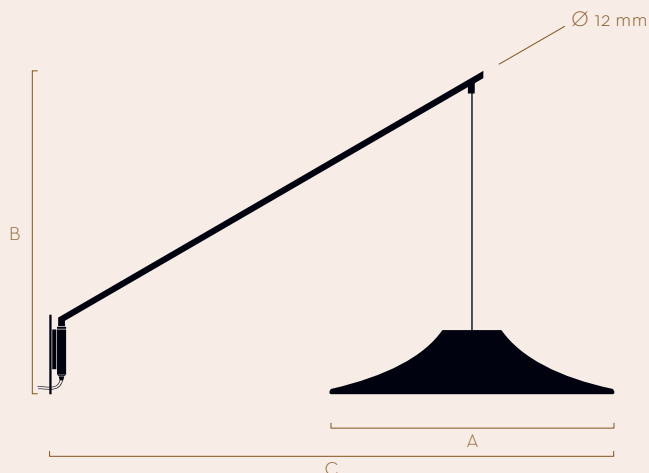

SSO1 WALL ARM LONG (SSWAL), 50/50 two-tone finish in Deepsea and Putty

SIMPLE SHADE collection  
**SS WALL ARM LONG (SSWAL)**

A direct light source, pivoting left and right for easy adjustment of light focus. Perfect for a social environment. Reaching over a dining table or accompanying an arm chair, to create an inviting space within a space.

|       | A     | B   | C (mm) |
|-------|-------|-----|--------|
| 1 ply | Ø 500 | 580 | 1020   |

**Available colour finishes**

• Plain • Trim • 50/50

Available in polished brass.

Wall plate available with or without push switch.  
 Plug-in version includes 1.5 meter cable.