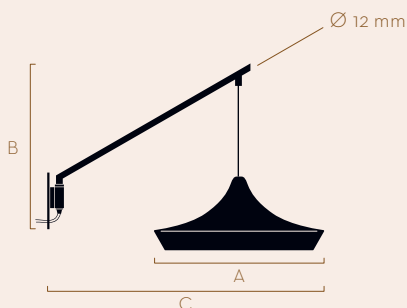

CAVE WALL ARM SHORT (CWAS), plain finish in Pale Grey

LIGHT/ SHADE collection
CAVE WALL ARM SHORT (CWAS)

A direct light source, pivoting left and right for easy adjustment of light focus. Perfect to create a relaxed atmosphere for bedside lighting, or intimate restaurants.

	A	B	C (mm)
1 ply	Ø 300	270	500

Available colour finishes

- Plain • Inside edge colour

Available in polished brass.

Wall plate available with or without push switch.
 Plug-in version includes 1.5 meter cable.

Bulb fitting type and recommended bulb

E14, max 4w bulb LED

Please note due to the hand crafted nature of our pendants height dimensions are variable.

NAOMI PAUL

+44 20 8556 8387
 studio@naomipaul.co.uk